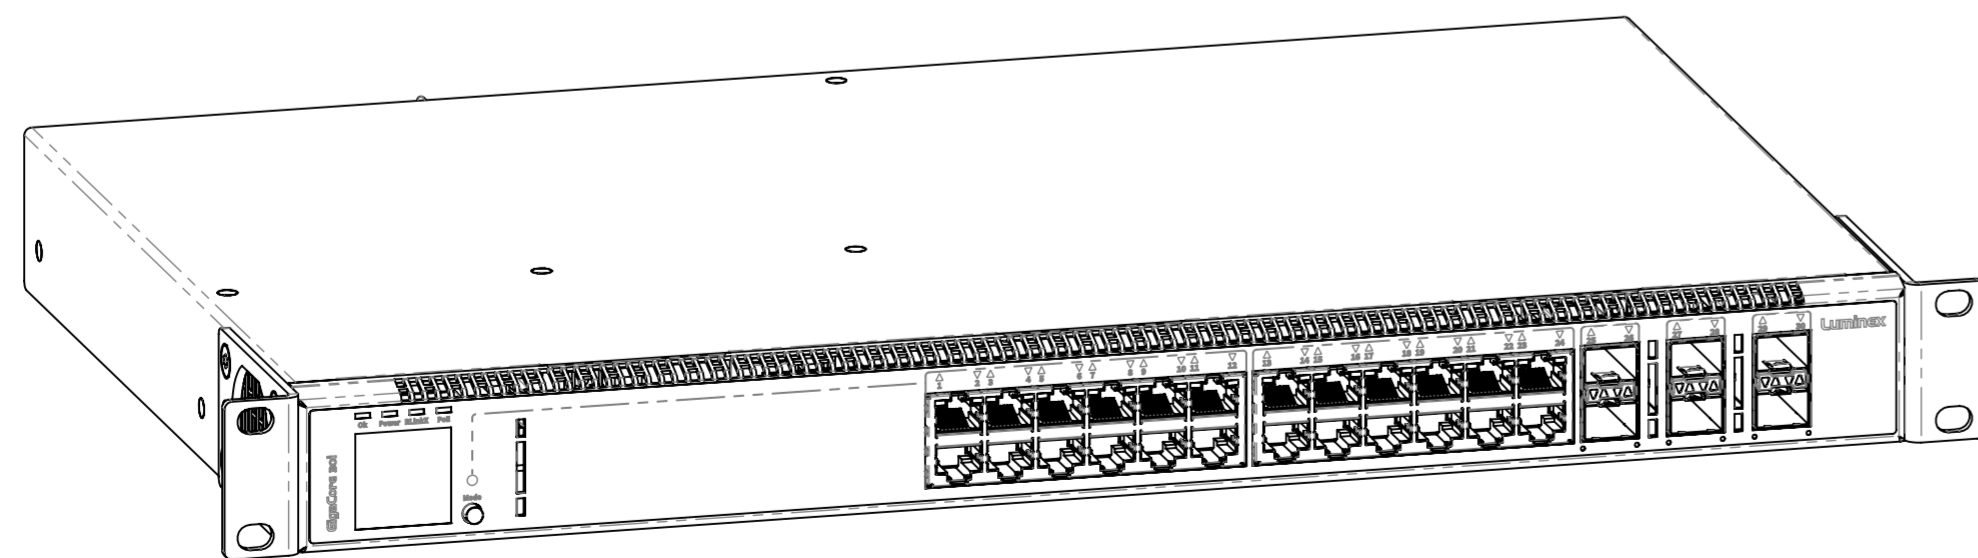

B

B

A

A

FIRST ANGLE PROJECTION

LU 01 00077

LUMINEX

GigaCore 30i