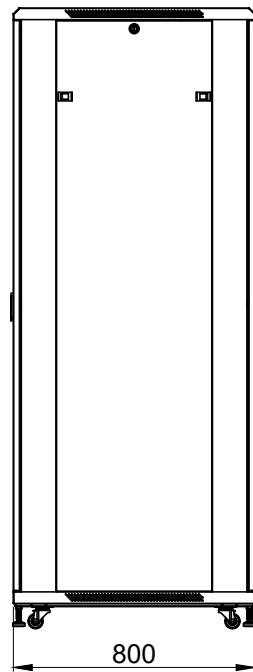

FRONT without door

FRONT

LEFT

BACK

BOTTOM

TOP

	SPR8842		Product description: 19" RACK CABINET - 42 UNIT - 800 MM W x 800 MM D	
	Weight: 116 kg	Outer dimensions: (w x h x d) 800 x 2055 x 800	Unit height: 42 HE	